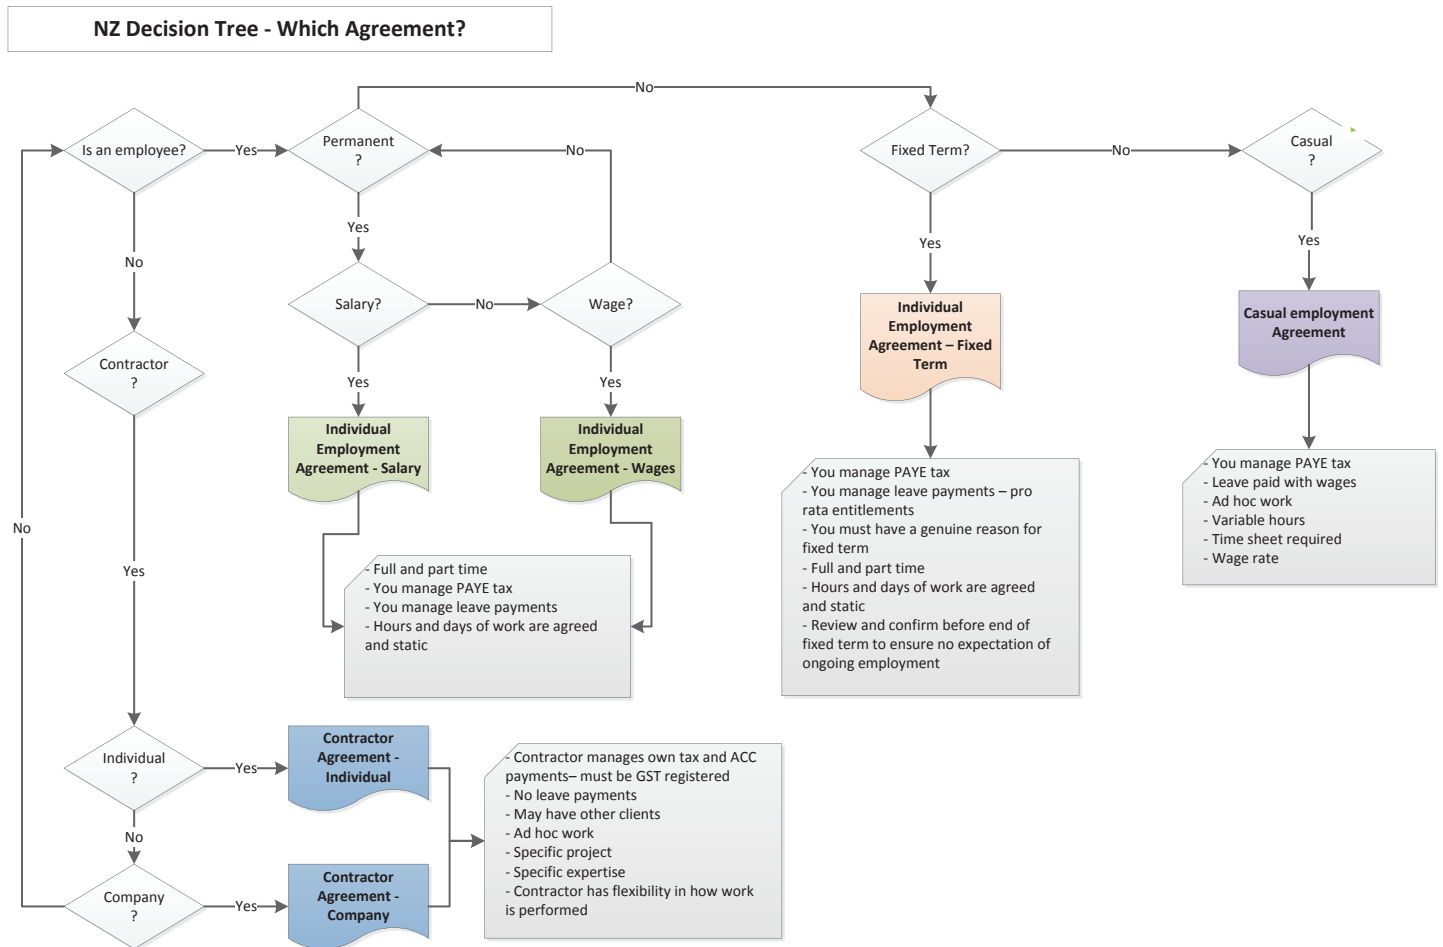

EMPLOYMENT AGREEMENT DECISION TREE FLOWCHART

While this flowchart is easy to follow always seek Legal advice in doubt. Call 0800 CHAMBER (0800 242 623).

This resource has been kindly provided by

If you have any questions, please call 0800 CHAMBER (0800 242 623).